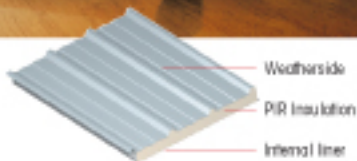

Rethinking the art of external roof and wall façades

- New to Australia. Manufactured locally.
- New to Architects. The insulated panel concept – façade, insulation core and finished interior are merged.
- New to construction industry. Compliance with Section J thermal regulations is guaranteed.
- New to design. A range of finishes and colours to set the imagination running.

K11000 MF
Micro-Fib

K11000 EB
Euro-Gloss

K11000 MH
Micro-Hairs

K11000 LT
Langspan

K11000 PM
Topocast

FIREsafe

ECOsafe

FIBREfree